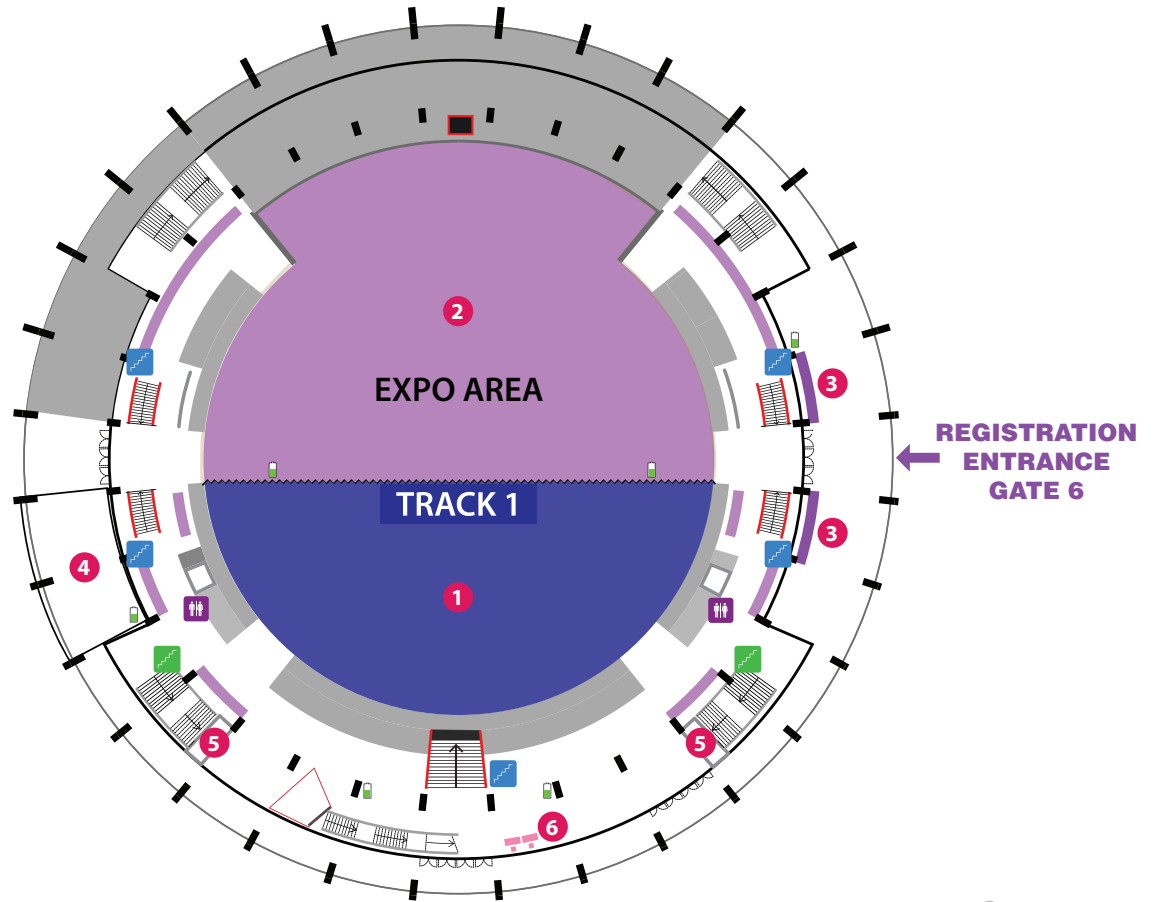

## LEVEL 0

- 1 TRACK 1
- 2 EXPO AREA
- 3 REGISTRATION DESK
- 4 WP CAFE
- 5 INFO DESK
- 6 HAPPINESS DESK & CHARITY DROP
- GENDER NEUTRAL TOILETS
- STAIRS TO LEVEL -1
- STAIRS TO LEVEL 1
- CHARGING STATION

## LEVEL -1

- 7 TRACK 2
- 8 WORKSHOPS REGISTRATION
- 9 WORKSHOP 1
- 10 WORKSHOP 2
- 11 LOBBY LEVEL -1
- 12 CLOAK ROOM
- 13 NURSERY ROOM 1
- 14 NURSERY ROOM 2
- 15 CHILDCARE
- 16 QUIET ROOM
- 17 ACCESSIBLE REGISTRATION/INFO DESK
- 18 GREEN ROOM
- TOILETS
- ELEVATOR
- STAIRS TO LEVEL 0
- WHEELCHAIR LIFT
- CHARGING STATION

## MAP

### LEGEND:

-  EXPO AREA
-  TRACK 1
-  REGISTRATION DESK
-  FOOD BUFFET
-  WP CAFE
-  INFO DESK
-  HAPPINESS DESK & CHARITY DROP
-  KIDS ZONE
-  GENDER NEUTRAL TOILETS
-  ELEVATOR
-  CHARGING STATION
-  DIRECTION TO REGISTRATION ENTRANCE
-  DIRECTION TO REGISTRATION ENTRANCE FOR PEOPLE WITH DISABILITIES
-  DIRECTION TO REGISTRATION ENTRANCE FOR PEOPLE WITH DISABILITIES
-  REGISTRATION ENTRANCE
-  SERVICE ENTRANCE
-   BUS STATION  
\*Please Click On The Icons Below For More Information