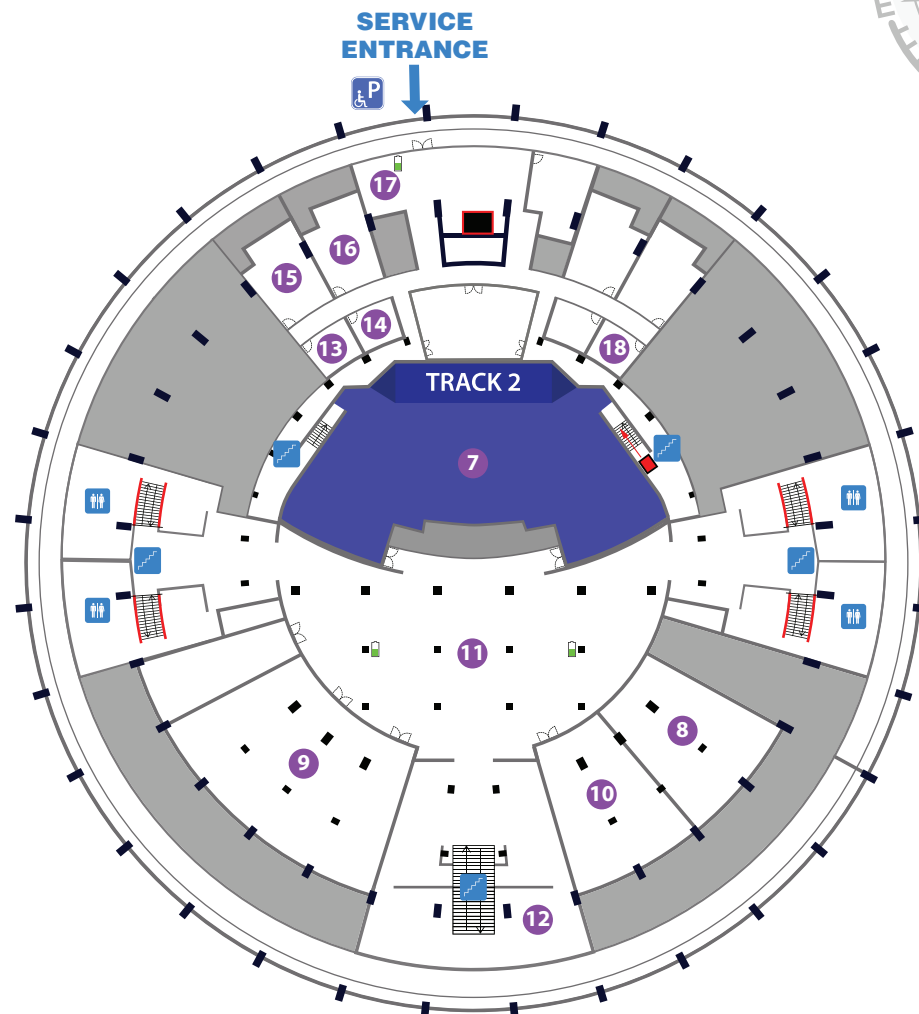

## LEVEL 0

- 1 TRACK 1
- 2 EXPO AREA
- 3 REGISTRATION DESK
- 4 WP CAFE
- 5 INFO DESK
- 6 HAPPINESS DESK & CHARITY DROP
- GENDER NEUTRAL TOILETS
- STAIRS TO LEVEL -1
- STAIRS TO LEVEL 1
- CHARGING STATION

## LEVEL -1

- 7 TRACK 2
- 8 WORKSHOPS REGISTRATION
- 9 WORKSHOP 1
- 10 WORKSHOP 2
- 11 LOBBY LEVEL -1
- 12 CLOAK ROOM
- 13 NURSERY ROOM 1
- 14 NURSERY ROOM 2
- 15 CHILDCARE
- 16 QUIET ROOM
- 17 ACCESSIBLE REGISTRATION/INFO DESK
- 18 GREEN ROOM
- TOILETS
- ELEVATOR
- STAIRS TO LEVEL 0
- WHEELCHAIR LIFT
- CHARGING STATION

## MAP

### LEGEND:

-  EXPO AREA
-  TRACK 1
-  REGISTRATION DESK
-  FOOD BUFFET
-  WP CAFE
-  INFO DESK
-  HAPPINESS DESK & CHARITY DROP
-  KIDS ZONE
-  GENDER NEUTRAL TOILETS
-  ELEVATOR
-  CHARGING STATION
-  DIRECTION TO REGISTRATION ENTRANCE
-  DIRECTION TO REGISTRATION ENTRANCE FOR PEOPLE WITH DISABILITIES
-  DIRECTION TO REGISTRATION ENTRANCE FOR PEOPLE WITH DISABILITIES
-  REGISTRATION ENTRANCE
-  SERVICE ENTRANCE
-   BUS STATION  
\*Please Click On The Icons Below For More Information